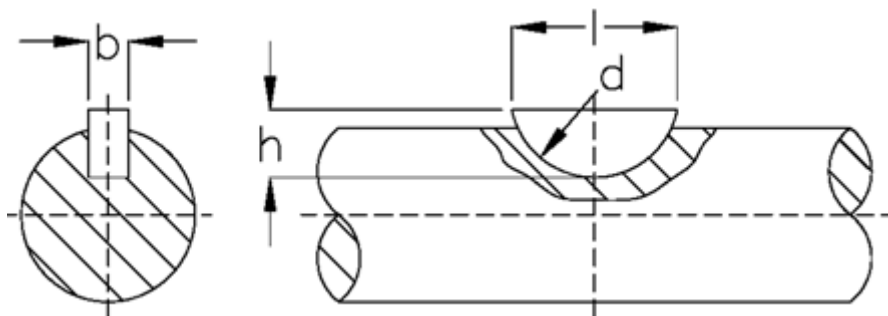

Article number: 09010625

Description: KLEE Woodruff key 5x9 DIN 6888

## Measures

---

$b = 5.0$

$d = 22$

$h = 9.0$

$l = 21.63$